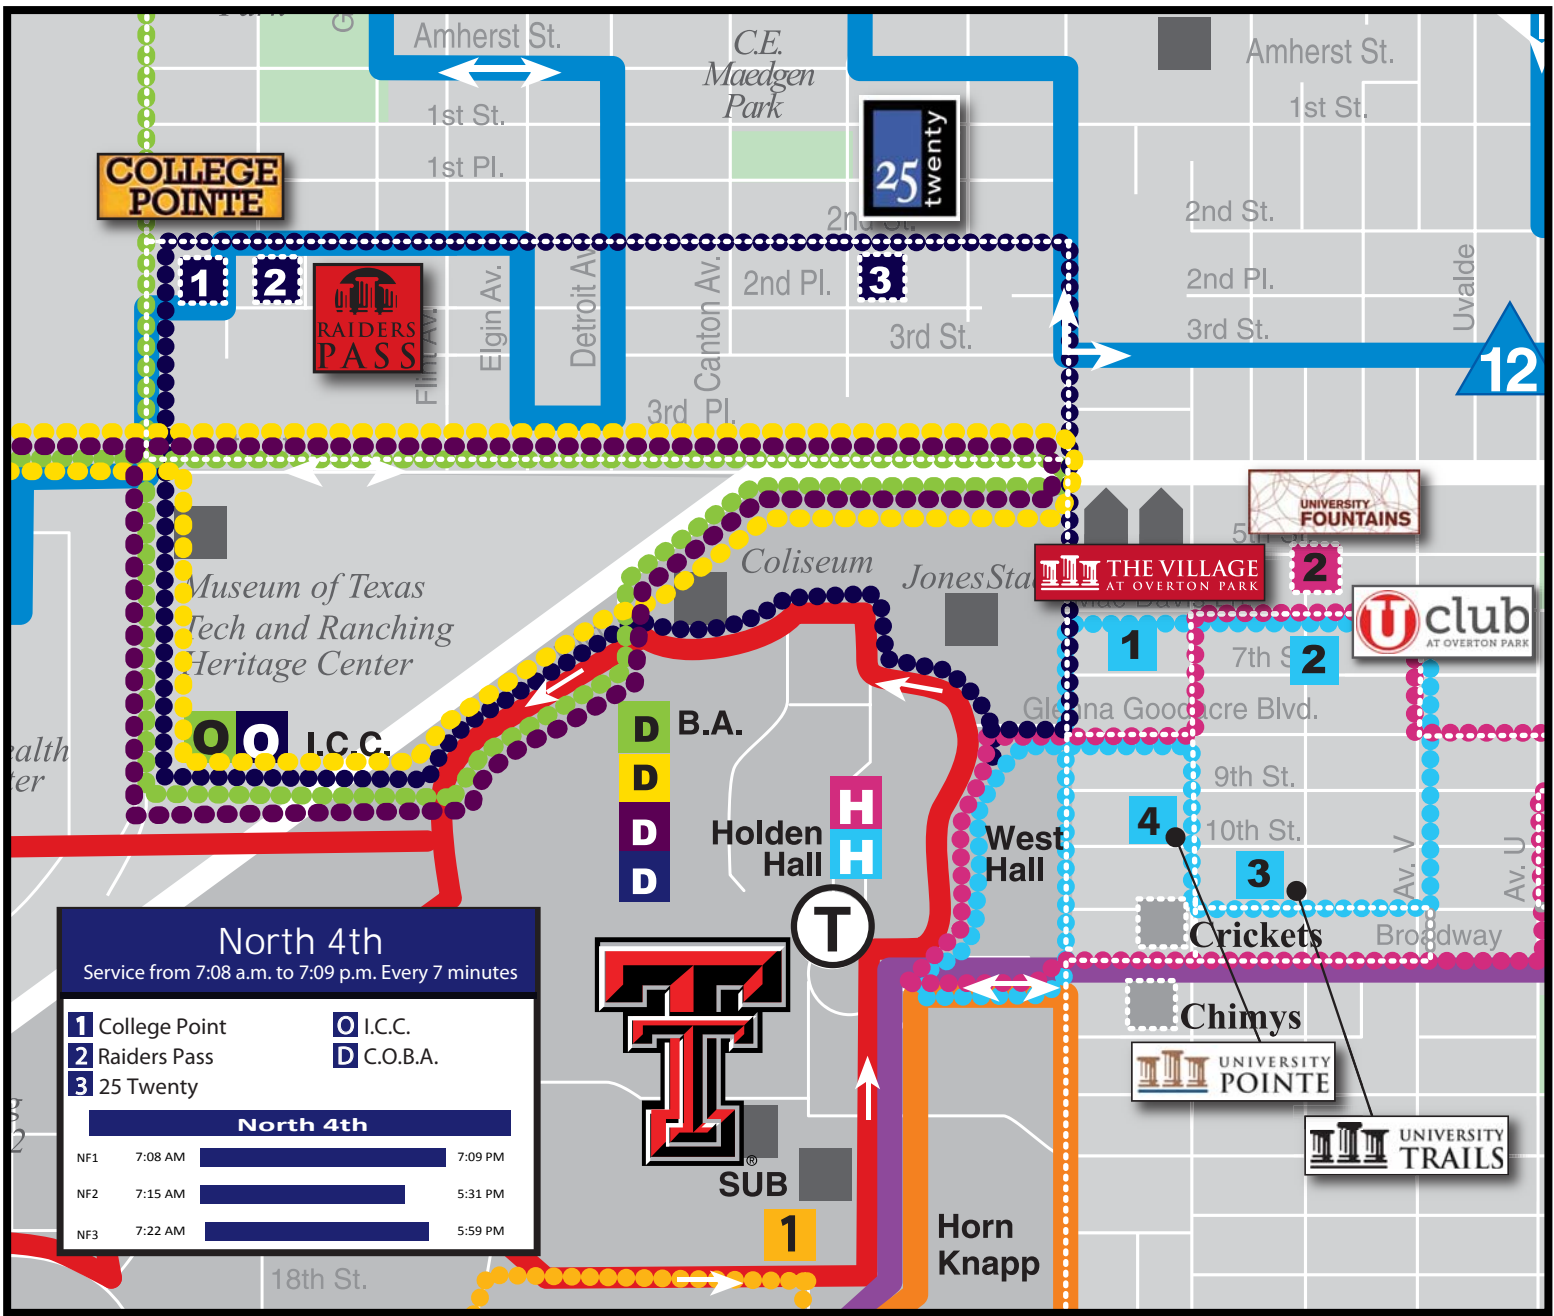

# North 4th Route

College Point	Raider's Pass	25 Twenty	BA	ICC
7:08 AM	7:11 AM	7:15 AM	7:21 AM	7:26 AM
7:15 AM	7:18 AM	7:22 AM	7:28 AM	7:33 AM
7:22 AM	7:25 AM	7:29 AM	7:35 AM	7:40 AM
7:29 AM	7:32 AM	7:36 AM	7:42 AM	7:47 AM
7:36 AM	7:39 AM	7:43 AM	7:49 AM	7:54 AM
7:43 AM	7:46 AM	7:50 AM	7:56 AM	8:01 AM
7:50 AM	7:53 AM	7:57 AM	8:03 AM	8:08 AM
7:57 AM	8:00 AM	8:04 AM	8:10 AM	8:15 AM
8:04 AM	8:07 AM	8:11 AM	8:17 AM	8:22 AM
8:11 AM	8:14 AM	8:18 AM	8:24 AM	8:29 AM
8:18 AM	8:21 AM	8:25 AM	8:31 AM	8:36 AM
8:25 AM	8:28 AM	8:32 AM	8:38 AM	8:43 AM
8:32 AM	8:35 AM	8:39 AM	8:45 AM	8:50 AM
8:39 AM	8:42 AM	8:46 AM	8:52 AM	8:57 AM
8:46 AM	8:49 AM	8:53 AM	8:59 AM	9:04 AM
8:53 AM	8:56 AM	9:00 AM	9:06 AM	9:11 AM
9:00 AM	9:03 AM	9:07 AM	9:13 AM	9:18 AM
9:07 AM	9:10 AM	9:14 AM	9:20 AM	9:25 AM
9:14 AM	9:17 AM	9:21 AM	9:27 AM	9:32 AM
9:21 AM	9:24 AM	9:28 AM	9:34 AM	9:39 AM
9:28 AM	9:31 AM	9:35 AM	9:41 AM	9:46 AM
9:35 AM	9:38 AM	9:42 AM	9:48 AM	9:53 AM
9:42 AM	9:45 AM	9:49 AM	9:55 AM	10:00 AM
9:49 AM	9:52 AM	9:56 AM	10:02 AM	10:07 AM
9:56 AM	9:59 AM	10:03 AM	10:09 AM	10:14 AM
10:03 AM	10:06 AM	10:10 AM	10:16 AM	10:21 AM
10:10 AM	10:13 AM	10:17 AM	10:23 AM	10:28 AM
10:17 AM	10:20 AM	10:24 AM	10:30 AM	10:35 AM
10:24 AM	10:27 AM	10:31 AM	10:37 AM	10:42 AM
10:31 AM	10:34 AM	10:38 AM	10:44 AM	10:49 AM
10:38 AM	10:41 AM	10:45 AM	10:51 AM	10:56 AM
10:45 AM	10:48 AM	10:52 AM	10:58 AM	11:03 AM
10:52 AM	10:55 AM	10:59 AM	11:05 AM	11:10 AM
10:59 AM	11:02 AM	11:06 AM	11:12 AM	11:17 AM
11:06 AM	11:09 AM	11:13 AM	11:19 AM	11:24 AM
11:13 AM	11:16 AM	11:20 AM	11:26 AM	11:31 AM
11:20 AM	11:23 AM	11:27 AM	11:33 AM	11:38 AM
11:27 AM	11:30 AM	11:34 AM	11:40 AM	11:45 AM
11:34 AM	11:37 AM	11:41 AM	11:47 AM	11:52 AM
11:41 AM	11:44 AM	11:48 AM	11:54 AM	11:59 AM
11:48 AM	11:51 AM	11:55 AM	12:01 PM	12:06 PM
11:55 AM	11:58 AM	12:02 PM	12:08 PM	12:13 PM
12:02 PM	12:05 PM	12:09 PM	12:15 PM	12:20 PM
12:09 PM	12:12 PM	12:16 PM	12:22 PM	12:27 PM
12:16 PM	12:19 PM	12:23 PM	12:29 PM	12:34 PM
12:23 PM	12:26 PM	12:30 PM	12:36 PM	12:41 PM
12:30 PM	12:33 PM	12:37 PM	12:43 PM	12:48 PM
12:37 PM	12:40 PM	12:44 PM	12:50 PM	12:55 PM