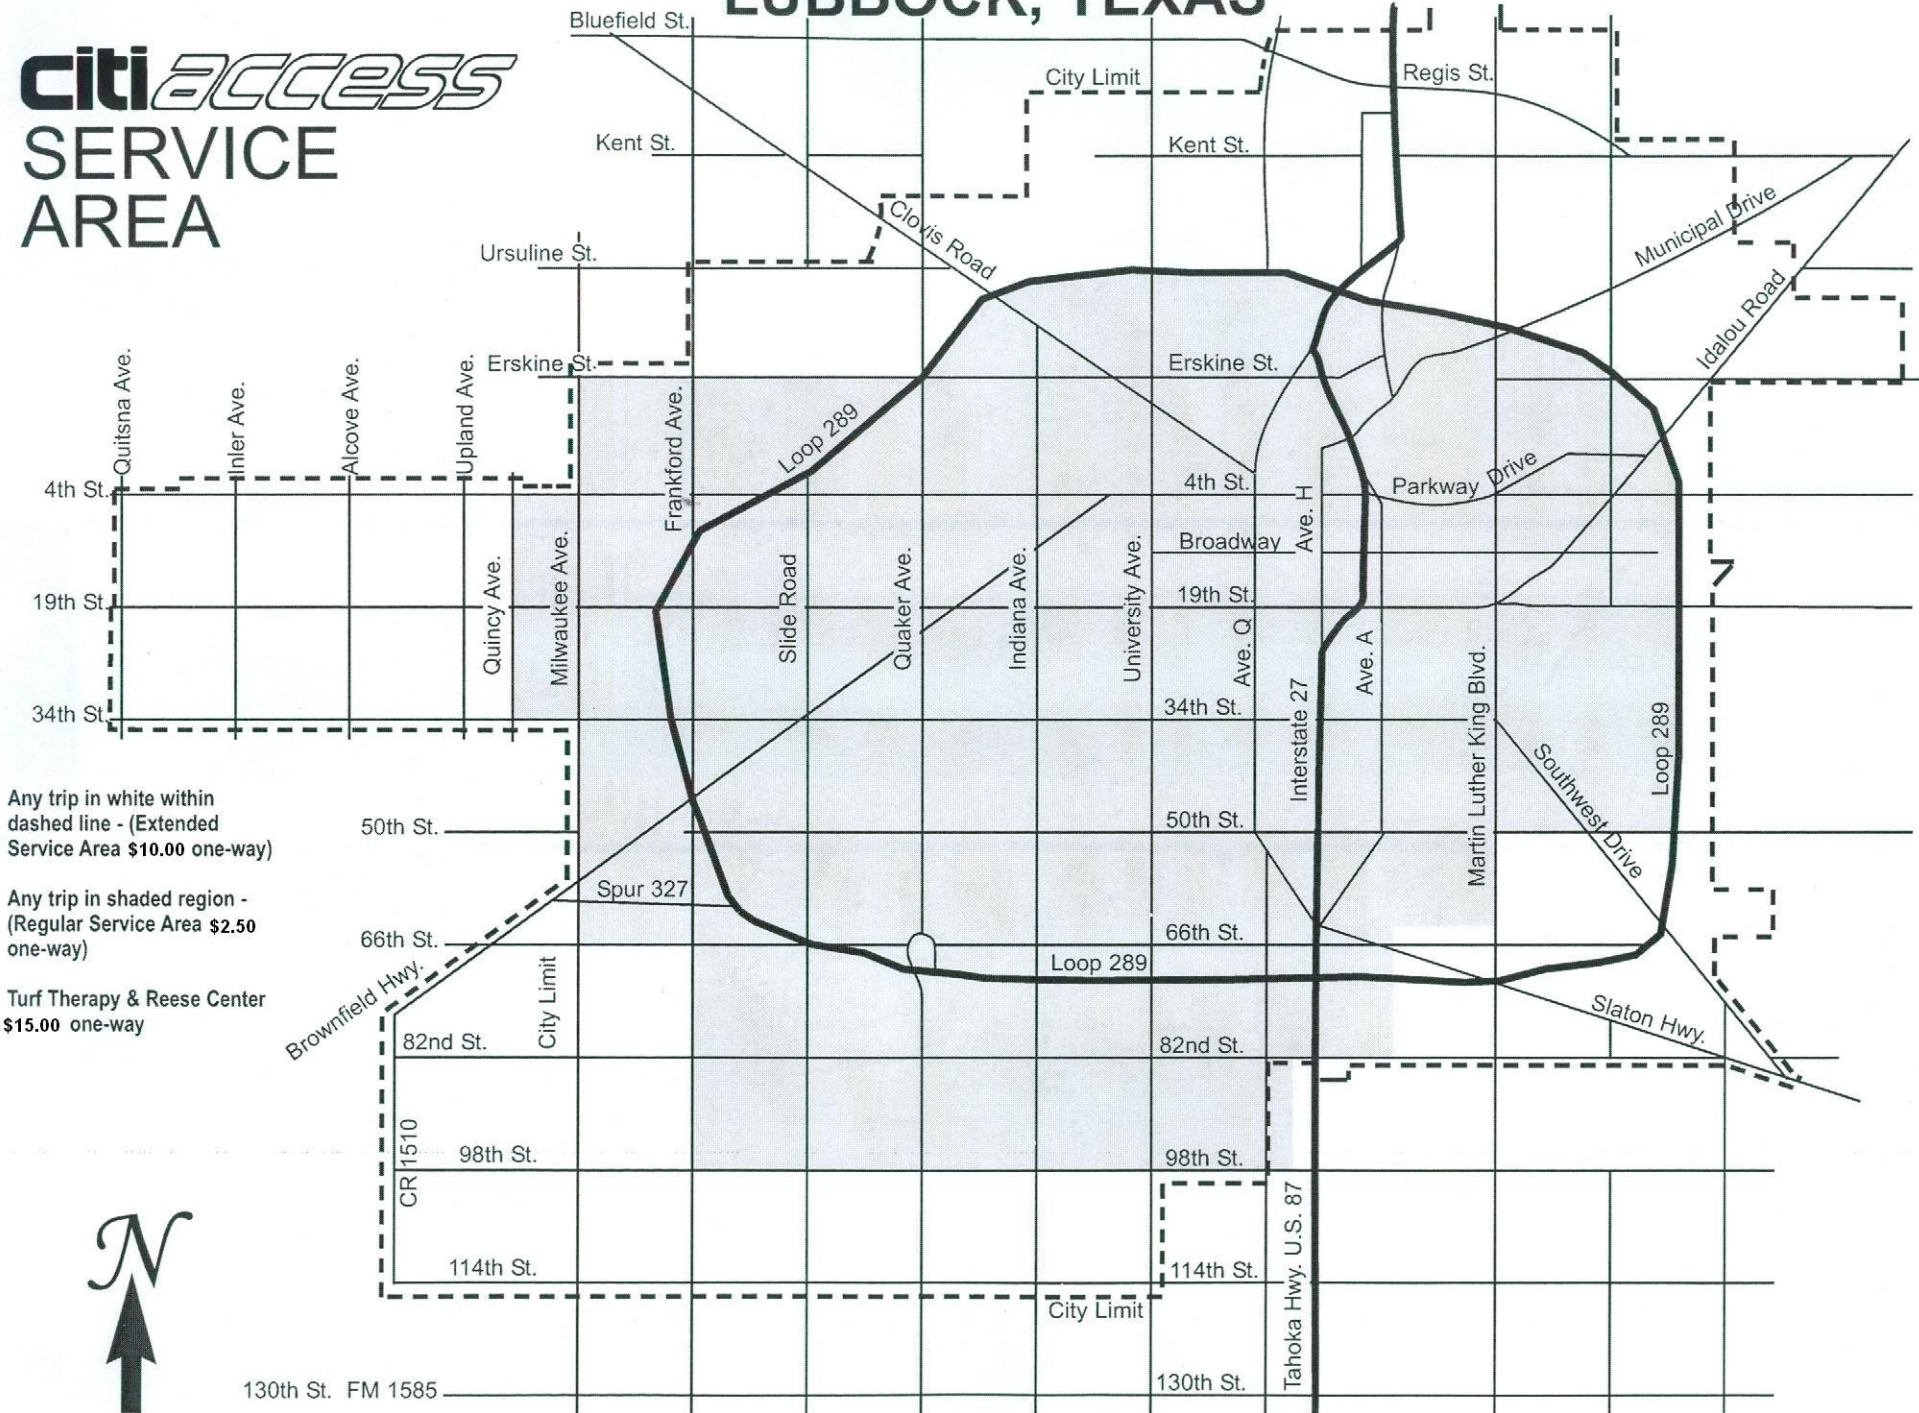

LUBBOCK, TEXAS

citi *access* SERVICE AREA

130th St. FM 1585