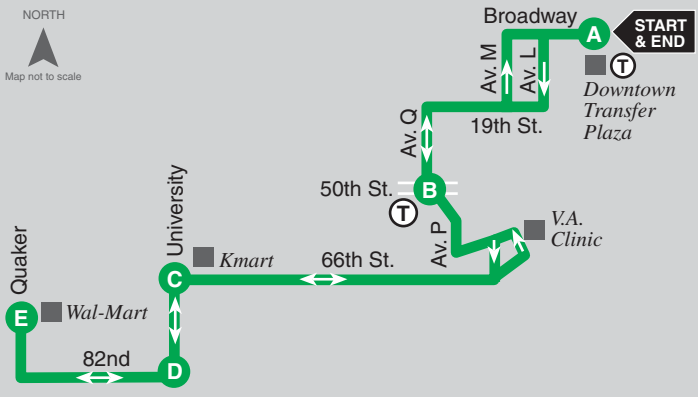

# 9 AV.Q/S.UNIVERSITY/S.QUAKER 9

A	B	C	D	E	D	C	B	A
<b>BUS STARTS</b>	<b>Bus Leaves</b>	<b>BUS ARRIVES</b>	<b>BUS Leaves</b>	<b>Bus Leaves</b>	<b>BUS Leaves</b>	<b>BUS ARRIVES</b>	<b>Bus Leaves</b>	<b>BUS ENDS</b>
at Downtown Plaza	from 50th & Av. Q	at 66th & University	from 82nd & University	from Wal-Mart	from 82nd & University	at 66th & University	from 50th & Av. Q	at Downtown Plaza