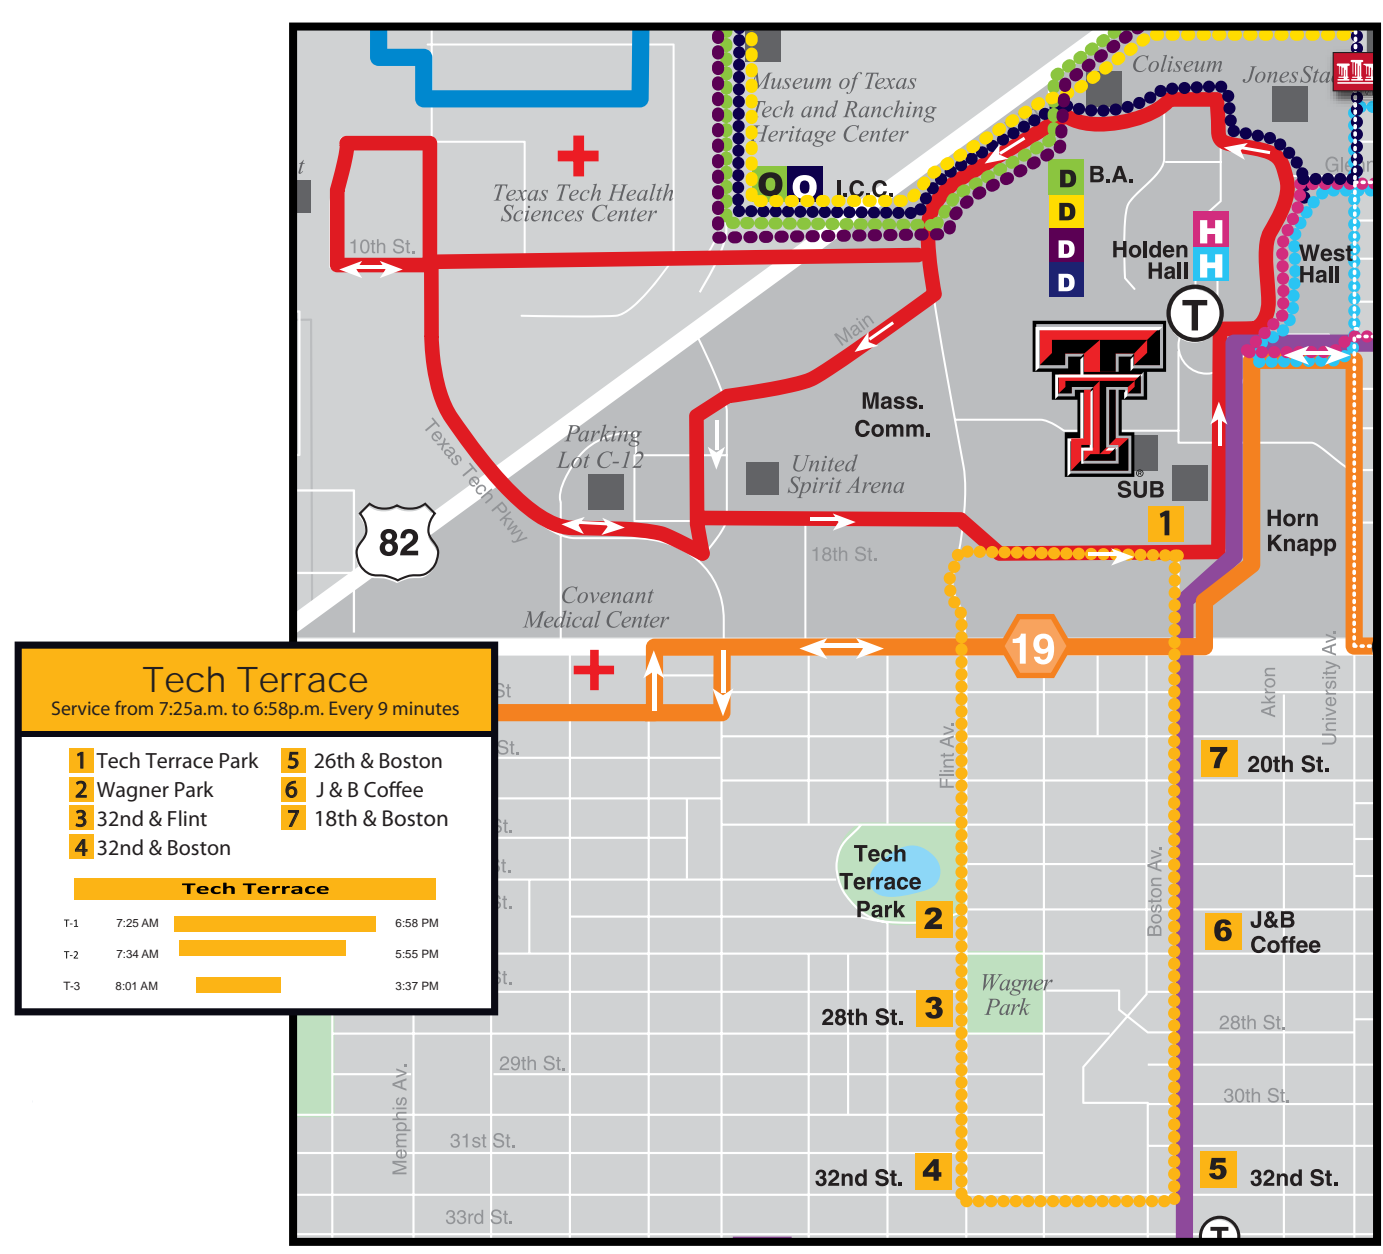

Tech Terrace Route

Tech Terrace Park	Wagner Park	Flint & 32nd	32nd & Boston	26th & Boston	20th & Boston	18th & Boston
7:25 AM	7:26 AM	7:27 AM	7:28 AM	7:30 AM	7:31 AM	7:36 AM
7:34 AM	7:35 AM	7:36 AM	7:37 AM	7:39 AM	7:40 AM	7:45 AM
7:43 AM	7:44 AM	7:45 AM	7:46 AM	7:48 AM	7:49 AM	7:54 AM
7:52 AM	7:53 AM	7:54 AM	7:55 AM	7:57 AM	7:58 AM	8:03 AM
8:01 AM	8:02 AM	8:03 AM	8:04 AM	8:06 AM	8:07 AM	8:12 AM
8:07 AM	8:08 AM	8:09 AM	8:10 AM	8:12 AM	8:13 AM	8:18 AM
8:13 AM	8:14 AM	8:15 AM	8:16 AM	8:18 AM	8:19 AM	8:24 AM
8:19 AM	8:20 AM	8:21 AM	8:22 AM	8:24 AM	8:25 AM	8:30 AM
8:25 AM	8:26 AM	8:27 AM	8:28 AM	8:30 AM	8:31 AM	8:36 AM
8:31 AM	8:32 AM	8:33 AM	8:34 AM	8:36 AM	8:37 AM	8:42 AM
8:37 AM	8:38 AM	8:39 AM	8:40 AM	8:42 AM	8:43 AM	8:48 AM
8:43 AM	8:44 AM	8:45 AM	8:46 AM	8:48 AM	8:49 AM	8:54 AM
8:49 AM	8:50 AM	8:51 AM	8:52 AM	8:54 AM	8:55 AM	9:00 AM
8:55 AM	8:56 AM	8:57 AM	8:58 AM	9:00 AM	9:01 AM	9:06 AM
9:01 AM	9:02 AM	9:03 AM	9:04 AM	9:06 AM	9:07 AM	9:12 AM
9:07 AM	9:08 AM	9:09 AM	9:10 AM	9:12 AM	9:13 AM	9:18 AM
9:13 AM	9:14 AM	9:15 AM	9:16 AM	9:18 AM	9:19 AM	9:24 AM
9:19 AM	9:20 AM	9:21 AM	9:22 AM	9:24 AM	9:25 AM	9:30 AM
9:25 AM	9:26 AM	9:27 AM	9:28 AM	9:30 AM	9:31 AM	9:36 AM
9:31 AM	9:32 AM	9:33 AM	9:34 AM	9:36 AM	9:37 AM	9:42 AM
9:37 AM	9:38 AM	9:39 AM	9:40 AM	9:42 AM	9:43 AM	9:48 AM
9:43 AM	9:44 AM	9:45 AM	9:46 AM	9:48 AM	9:49 AM	9:54 AM
9:49 AM	9:50 AM	9:51 AM	9:52 AM	9:54 AM	9:55 AM	10:00 AM
9:55 AM	9:56 AM	9:57 AM	9:58 AM	10:00 AM	10:01 AM	10:06 AM
10:01 AM	10:02 AM	10:03 AM	10:04 AM	10:06 AM	10:07 AM	10:12 AM
10:07 AM	10:08 AM	10:09 AM	10:10 AM	10:12 AM	10:13 AM	10:18 AM
10:13 AM	10:14 AM	10:15 AM	10:16 AM	10:18 AM	10:19 AM	10:24 AM
10:19 AM	10:20 AM	10:21 AM	10:22 AM	10:24 AM	10:25 AM	10:30 AM
10:25 AM	10:26 AM	10:27 AM	10:28 AM	10:30 AM	10:31 AM	10:36 AM
10:31 AM	10:32 AM	10:33 AM	10:34 AM	10:36 AM	10:37 AM	10:42 AM
10:37 AM	10:38 AM					
10:37 AM	10:38 AM	10:39 AM	10:40 AM	10:42 AM	10:43 AM	10:48 AM
10:43 AM	10:44 AM	10:45 AM	10:46 AM	10:48 AM	10:49 AM	10:54 AM
10:49 AM	10:50 AM	10:51 AM	10:52 AM	10:54 AM	10:55 AM	11:00 AM
10:55 AM	10:56 AM	10:57 AM	10:58 AM	11:00 AM	11:01 AM	11:06 AM
11:01 AM	11:02 AM	11:03 AM	11:04 AM	11:06 AM	11:07 AM	11:12 AM
11:07 AM	11:08 AM	11:09 AM	11:10 AM	11:12 AM	11:13 AM	11:18 AM
11:13 AM	11:14 AM	11:15 AM	11:16 AM	11:18 AM	11:19 AM	11:24 AM
11:19 AM	11:20 AM	11:21 AM	11:22 AM	11:24 AM	11:25 AM	11:30 AM
11:25 AM	11:26 AM	11:27 AM	11:28 AM	11:30 AM	11:31 AM	11:36 AM
11:31 AM	11:32 AM	11:33 AM	11:34 AM	11:36 AM	11:37 AM	11:42 AM
11:37 AM	11:38 AM	11:39 AM	11:40 AM	11:42 AM	11:43 AM	11:48 AM
11:43 AM	11:44 AM	11:45 AM	11:46 AM	11:48 AM	11:49 AM	11:54 AM
11:49 AM	11:50 AM	11:51 AM	11:52 AM	11:54 AM	11:55 AM	12:00 PM
11:55 AM	11:56 AM	11:57 AM	11:58 AM	12:00 PM	12:01 PM	12:06 PM
12:01 PM	12:02 PM	12:03 PM	12:04 PM	12:06 PM	12:07 PM	12:12 PM
12:07 PM	12:08 PM	12:09 PM	12:10 PM	12:12 PM	12:13 PM	12:18 PM
12:13 PM	12:14 PM	12:15 PM	12:16 PM	12:18 PM	12:19 PM	12:24 PM
12:19 PM	12:20 PM	12:21 PM	12:22 PM	12:24 PM	12:25 PM	12:30 PM
12:25 PM	12:26 PM	12:27 PM	12:28 PM	12:30 PM	12:31 PM	12:36 PM
12:31 PM	12:32 PM	12:33 PM	12:34 PM	12:36 PM	12:37 PM	12:42 PM
12:37 PM	12:38 PM	12:39 PM	12:40 PM	12:42 PM	12:43 PM	12:48 PM
12:43 PM	12:44 PM	12:45 PM	12:46 PM	12:48 PM	12:49 PM	12:54 PM
12:49 PM	12:50 PM	12:51 PM	12:52 PM	12:54 PM	12:55 PM	1:00 PM
12:55 PM	12:56 PM	12:57 PM	12:58 PM	1:00 PM	1:01 PM	1:06 PM
1:01 PM	1:02 PM	1:03 PM	1:04 PM	1:06 PM	1:07 PM	1:12 PM
1:07 PM	1:08 PM	1:09 PM	1:10 PM	1:12 PM	1:13 PM	1:18 PM
1:13 PM	1:14 PM	1:15 PM	1:16 PM	1:18 PM	1:19 PM	1:24 PM
1:19 PM	1:20 PM	1:21 PM	1:22 PM	1:24 PM	1:25 PM	1:30 PM
1:25 PM	1:26 PM	1:27 PM	1:28 PM	1:30 PM	1:31 PM	1:36 PM
1:31 PM	1:32 PM	1:33 PM	1:34 PM	1:36 PM	1:37 PM	1:42 PM
1:37 PM	1:38 PM	1:39 PM	1:40 PM	1:42 PM	1:43 PM	1:48 PM
1:43 PM	1:44 PM	1:45 PM	1:46 PM	1:48 PM	1:49 PM	1:54 PM
1:49 PM	1:50 PM	1:51 PM	1:52 PM	1:54 PM	1:55 PM	2:00 PM
1:55 PM	1:56 PM	1:57 PM	1:58 PM	2:00 PM	2:01 PM	2:06 PM
2:01 PM	2:02 PM	2:03 PM	2:04 PM	2:06 PM	2:07 PM	2:12 PM
2:07 PM	2:08 PM	2:09 PM	2:10 PM	2:12 PM	2:13 PM	2:18 PM
2:13 PM	2:14 PM	2:15 PM	2:16 PM	2:18 PM	2:19 PM	2:24 PM
2:19 PM	2:20 PM	2:21 PM	2:22 PM	2:24 PM	2:25 PM	2:30 PM
2:25 PM	2:26 PM	2:27 PM	2:28 PM	2:30 PM	2:31 PM	2:36 PM
2:31 PM	2:32 PM	2:33 PM	2:34 PM	2:36 PM	2:37 PM	2:42 PM
2:37 PM	2:38 PM	2:39 PM	2:40 PM	2:42 PM	2:43 PM	2:48 PM
2:43 PM	2:44 PM					
2:43 PM	2:44 PM	2:45 PM	2:46 PM	2:48 PM	2:49 PM	2:54 PM
2:49 PM	2:50 PM	2:51 PM	2:52 PM	2:54 PM	2:55 PM	3:00 PM
2:55 PM	2:56 PM	2:57 PM	2:58 PM	3:00 PM	3:01 PM	3:06 PM
3:07 PM	3:08 PM	3:09 PM	3:10 PM	3:12 PM	3:13 PM	3:18 PM
3:13 PM	3:14 PM	3:15 PM	3:16 PM	3:18 PM	3:19 PM	3:24 PM
3:19 PM	3:20 PM	3:21 PM	3:22 PM	3:24 PM	3:25 PM	3:30 PM
3:25 PM	3:26 PM	3:27 PM	3:28 PM	3:30 PM	3:31 PM	3:36 PM
3:31 PM	3:32 PM	3:33 PM	3:34 PM	3:36 PM	3:37 PM	
3:37 PM	3:38 PM	3:39 PM	3:40 PM	3:42 PM	3:43 PM	3:48 PM
3:43 PM	3:44 PM	3:45 PM	3:46 PM	3:48 PM	3:49 PM	3:54 PM
3:52 PM	3:53 PM	3:54 PM	3:55 PM	3:57 PM	3:58 PM	4:03 PM
4:01 PM	4:02 PM	4:03 PM	4:04 PM	4:06 PM	4:07 PM	4:12 PM
4:10 PM	4:11 PM	4:12 PM	4:13 PM	4:15 PM	4:16 PM	4:21 PM
4:19 PM	4:20 PM	4:21 PM	4:22 PM	4:24 PM	4:25 PM	4:30 PM
4:28 PM	4:29 PM	4:30 PM	4:31 PM	4:33 PM	4:34 PM	4:39 PM
4:37 PM	4:38 PM	4:39 PM	4:40 PM	4:42 PM	4:43 PM	4:48 PM
4:46 PM	4:47 PM	4:48 PM	4:49 PM	4:51 PM	4:52 PM	4:57 PM
4:55 PM	4:56 PM	4:57 PM	4:58 PM	5:00 PM	5:01 PM	5:06 PM
5:04 PM	5:05 PM	5:06 PM	5:07 PM	5:09 PM	5:10 PM	5:15 PM
5:13 PM	5:14 PM	5:15 PM	5:16 PM	5:18 PM	5:19 PM	5:24 PM
5:22 PM	5:23 PM	5:24 PM	5:25 PM	5:27 PM	5:28 PM	5:33 PM
5:31 PM	5:32 PM	5:33 PM	5:34 PM	5:36 PM	5:37 PM	5:42 PM
5:40 PM	5:41 PM	5:42 PM	5:43 PM	5:45 PM	5:46 PM	5:51 PM
5:49 PM	5:50 PM	5:51 PM	5:52 PM	5:54 PM	5:55 PM	
5:58 PM	5:59 PM	6:00 PM	6:01 PM	6:03 PM	6:04 PM	6:09 PM
6:16 PM	6:17 PM	6:18 PM	6:19 PM	6:21 PM	6:22 PM	6:27 PM
6:34 PM	6:35 PM	6:36 PM	6:37 PM	6:39 PM	6:40 PM	6:45 PM
6:52 PM	6:53 PM	6:54 PM	6:55 PM	6:57 PM	6:58 PM	